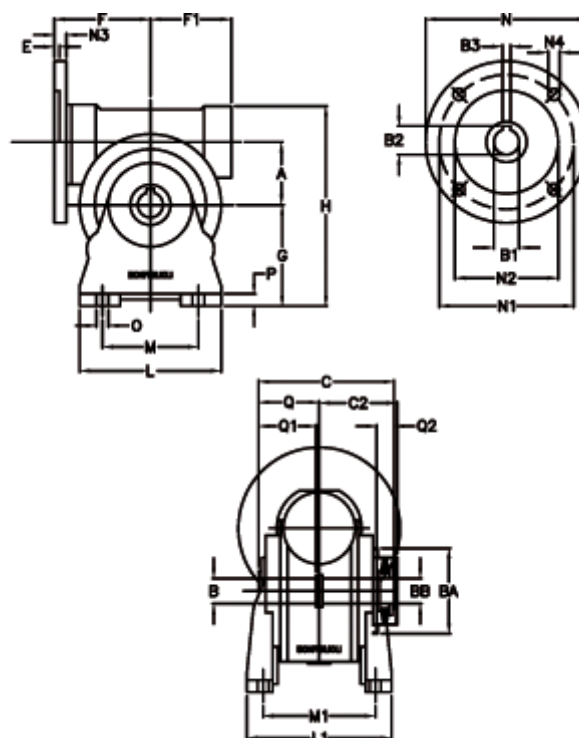

Article number: 390204402822316

Description: Worm Gear with Torque Limiter
VF 44-L1-A-28-P63B14

Measures

a = 44.60	C2 = 48	L1 = 98.0	O = 8.5
B = 18	Description = VF 44A-xx-63B14	m = 52	P = 10
B1 E7 = 11	E = 2.0	M1 = 81.0	Q = 32.0
B2 = 12.8	F = 65	N = 90	Q1 = 32
B3 H9 = 4	F1 = 54	N1 = 75	Q2 = 12
BA = 40	g = 72	N2 = 60	
BB H7 = 11	H = 143	N3 = 8.0	
C = 79	L = 90	N4 = 5,5	